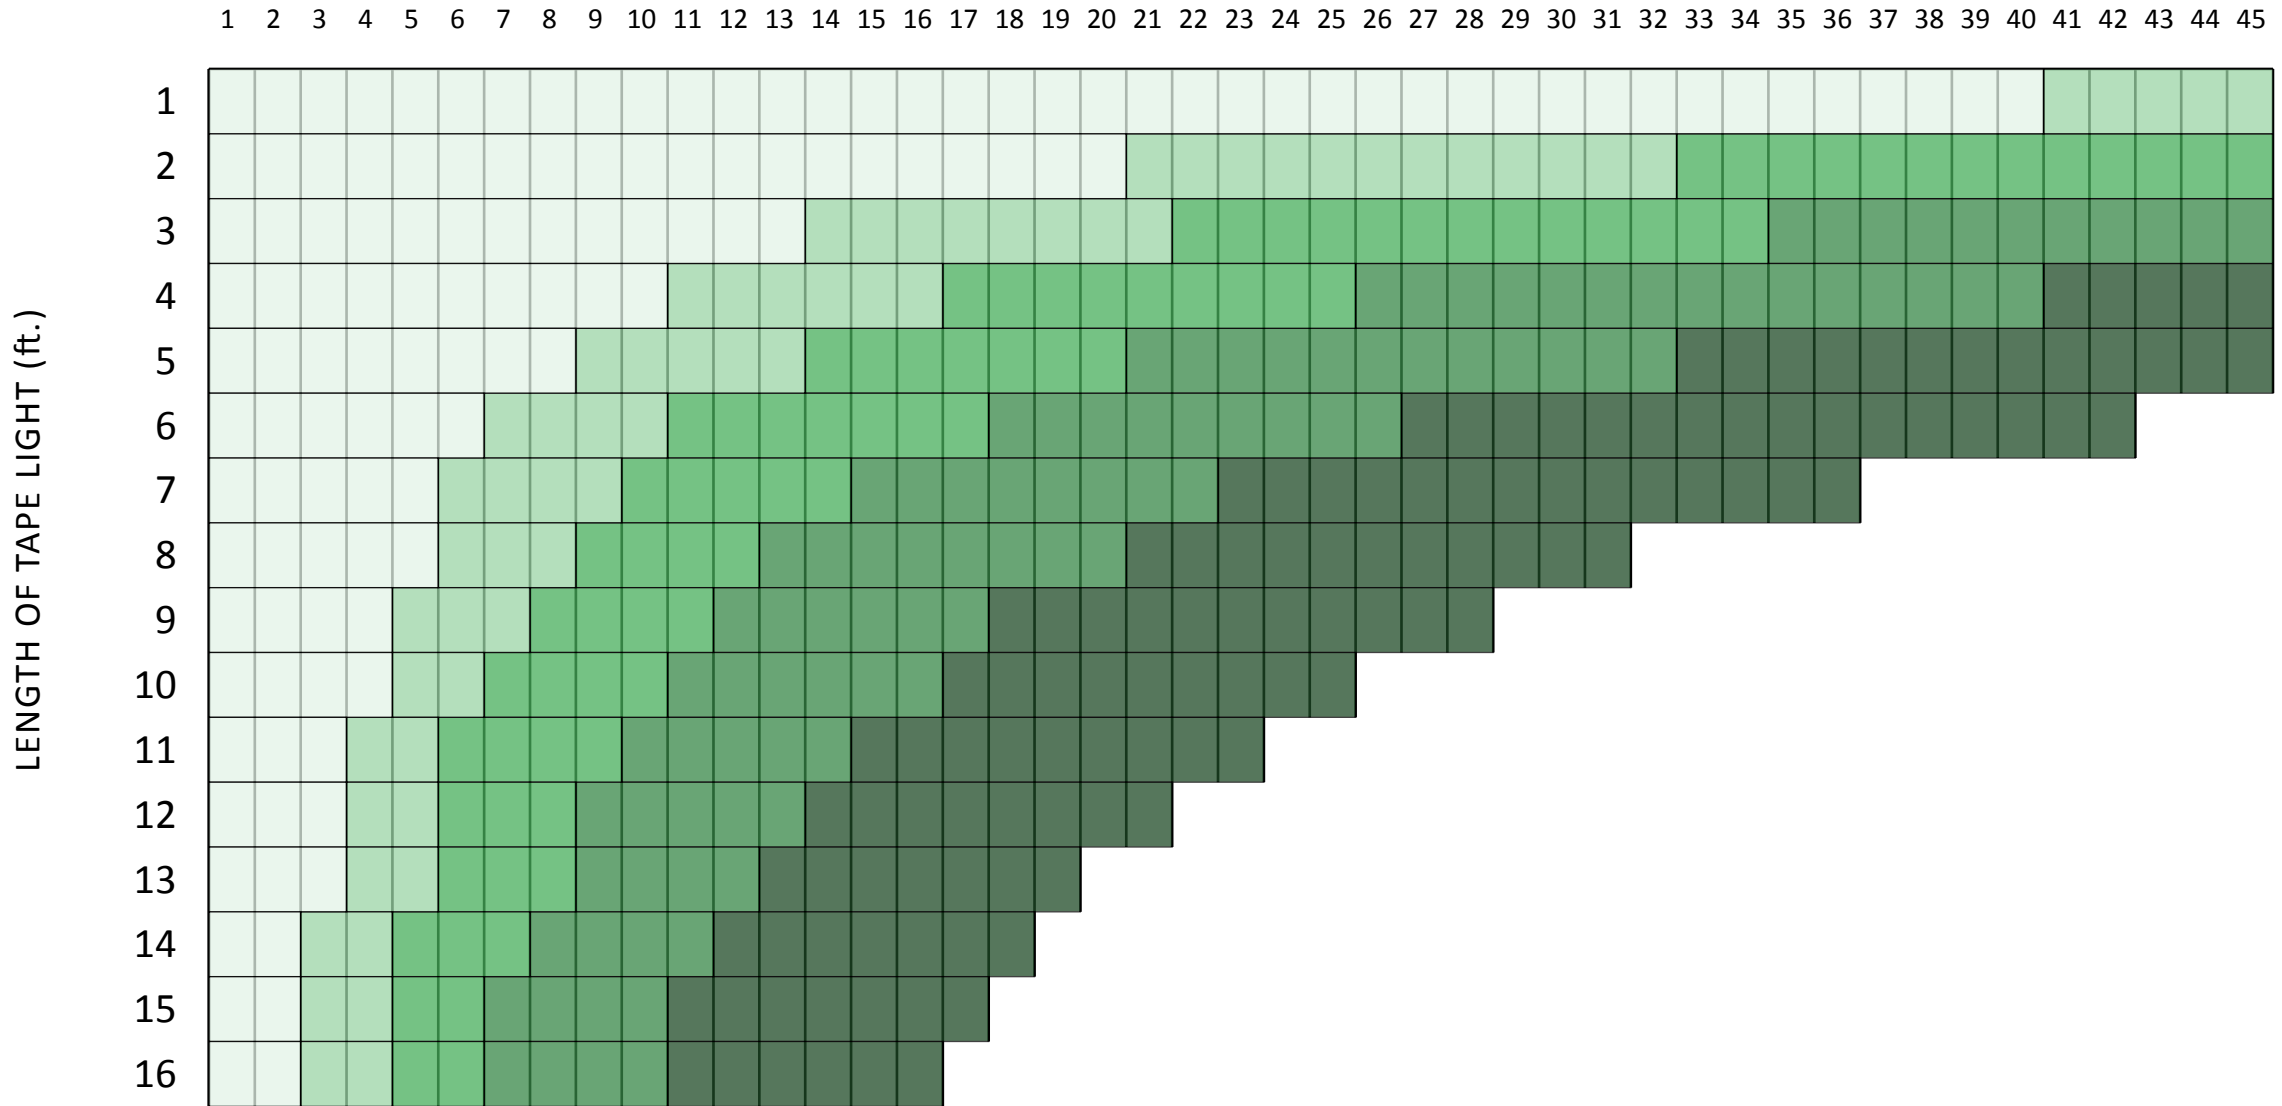

# VALENT™ HD 12V PREMIUM LED TAPE LIGHT

## WIRE LEAD LENGTH (ft.)

Legend

Wire lead length calculated from driver to start of LED tape light.  
 The above voltage drop chart does not check for allowed NEC ampacity or derating.  
 Please consult with a licensed electrician or recognized authority to verify local code requirements.  
 Select wire gauges are available for purchase.